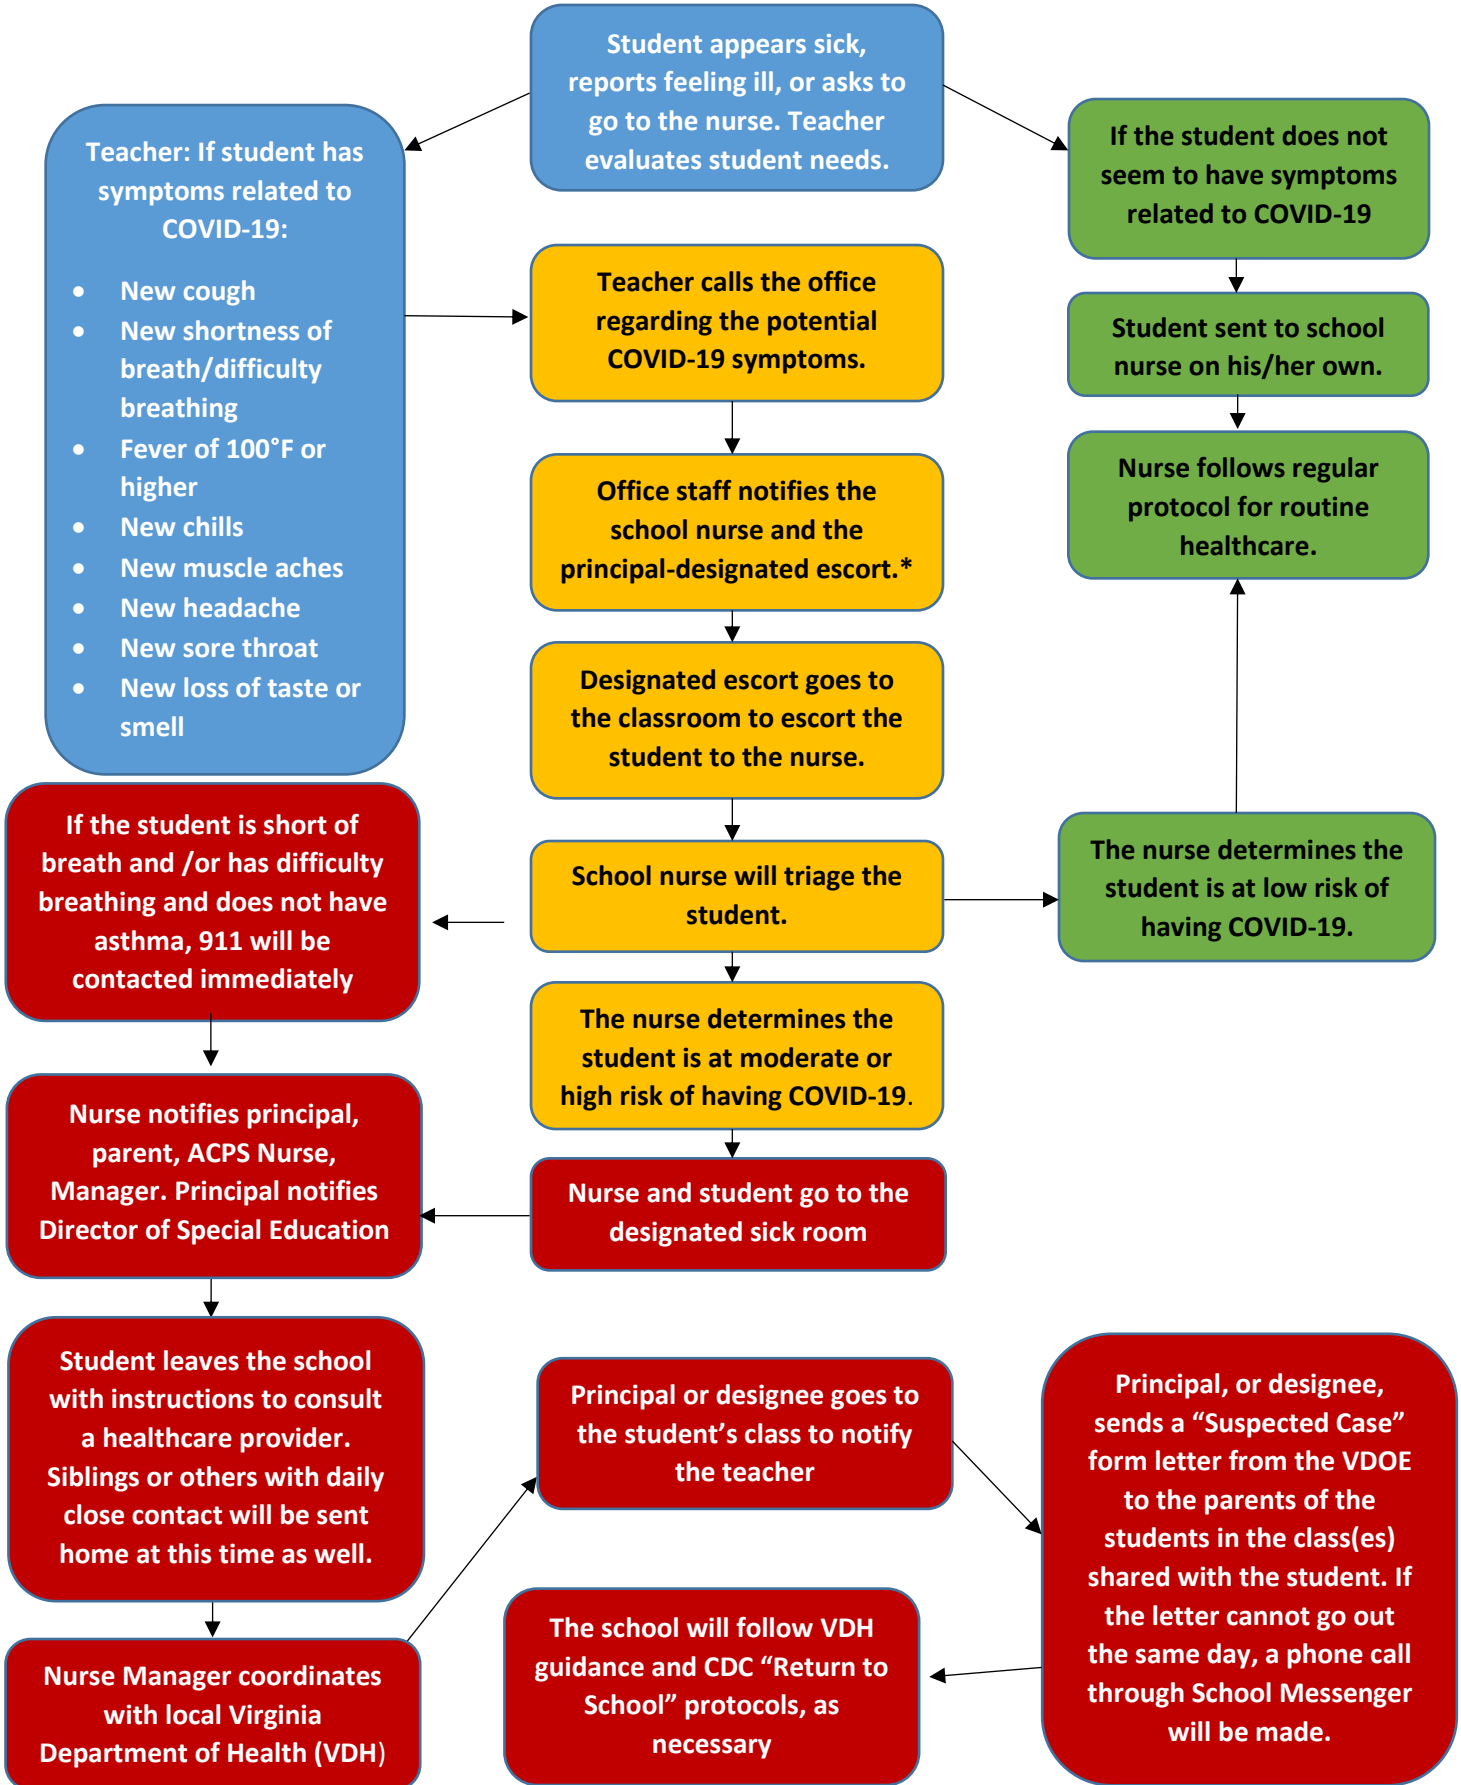

Allegheny County Public Schools

COVID-19 Decision Tree: When a Student is Sick During the School Day

* The building principal will need to assign designated escorts throughout the day.

Allegheny County Public Schools

COVID-19 Decision Tree: When a Faculty/Staff Member is Sick During the School Day

Allegheny County Public Schools

COVID-19 Decision Tree: When a Positive Case has been Reported in a School/Building

Allegheny County Public Schools

COVID-19 Decision Tree: When a Faculty/Staff Member or Student is Sick Outside of School Hours