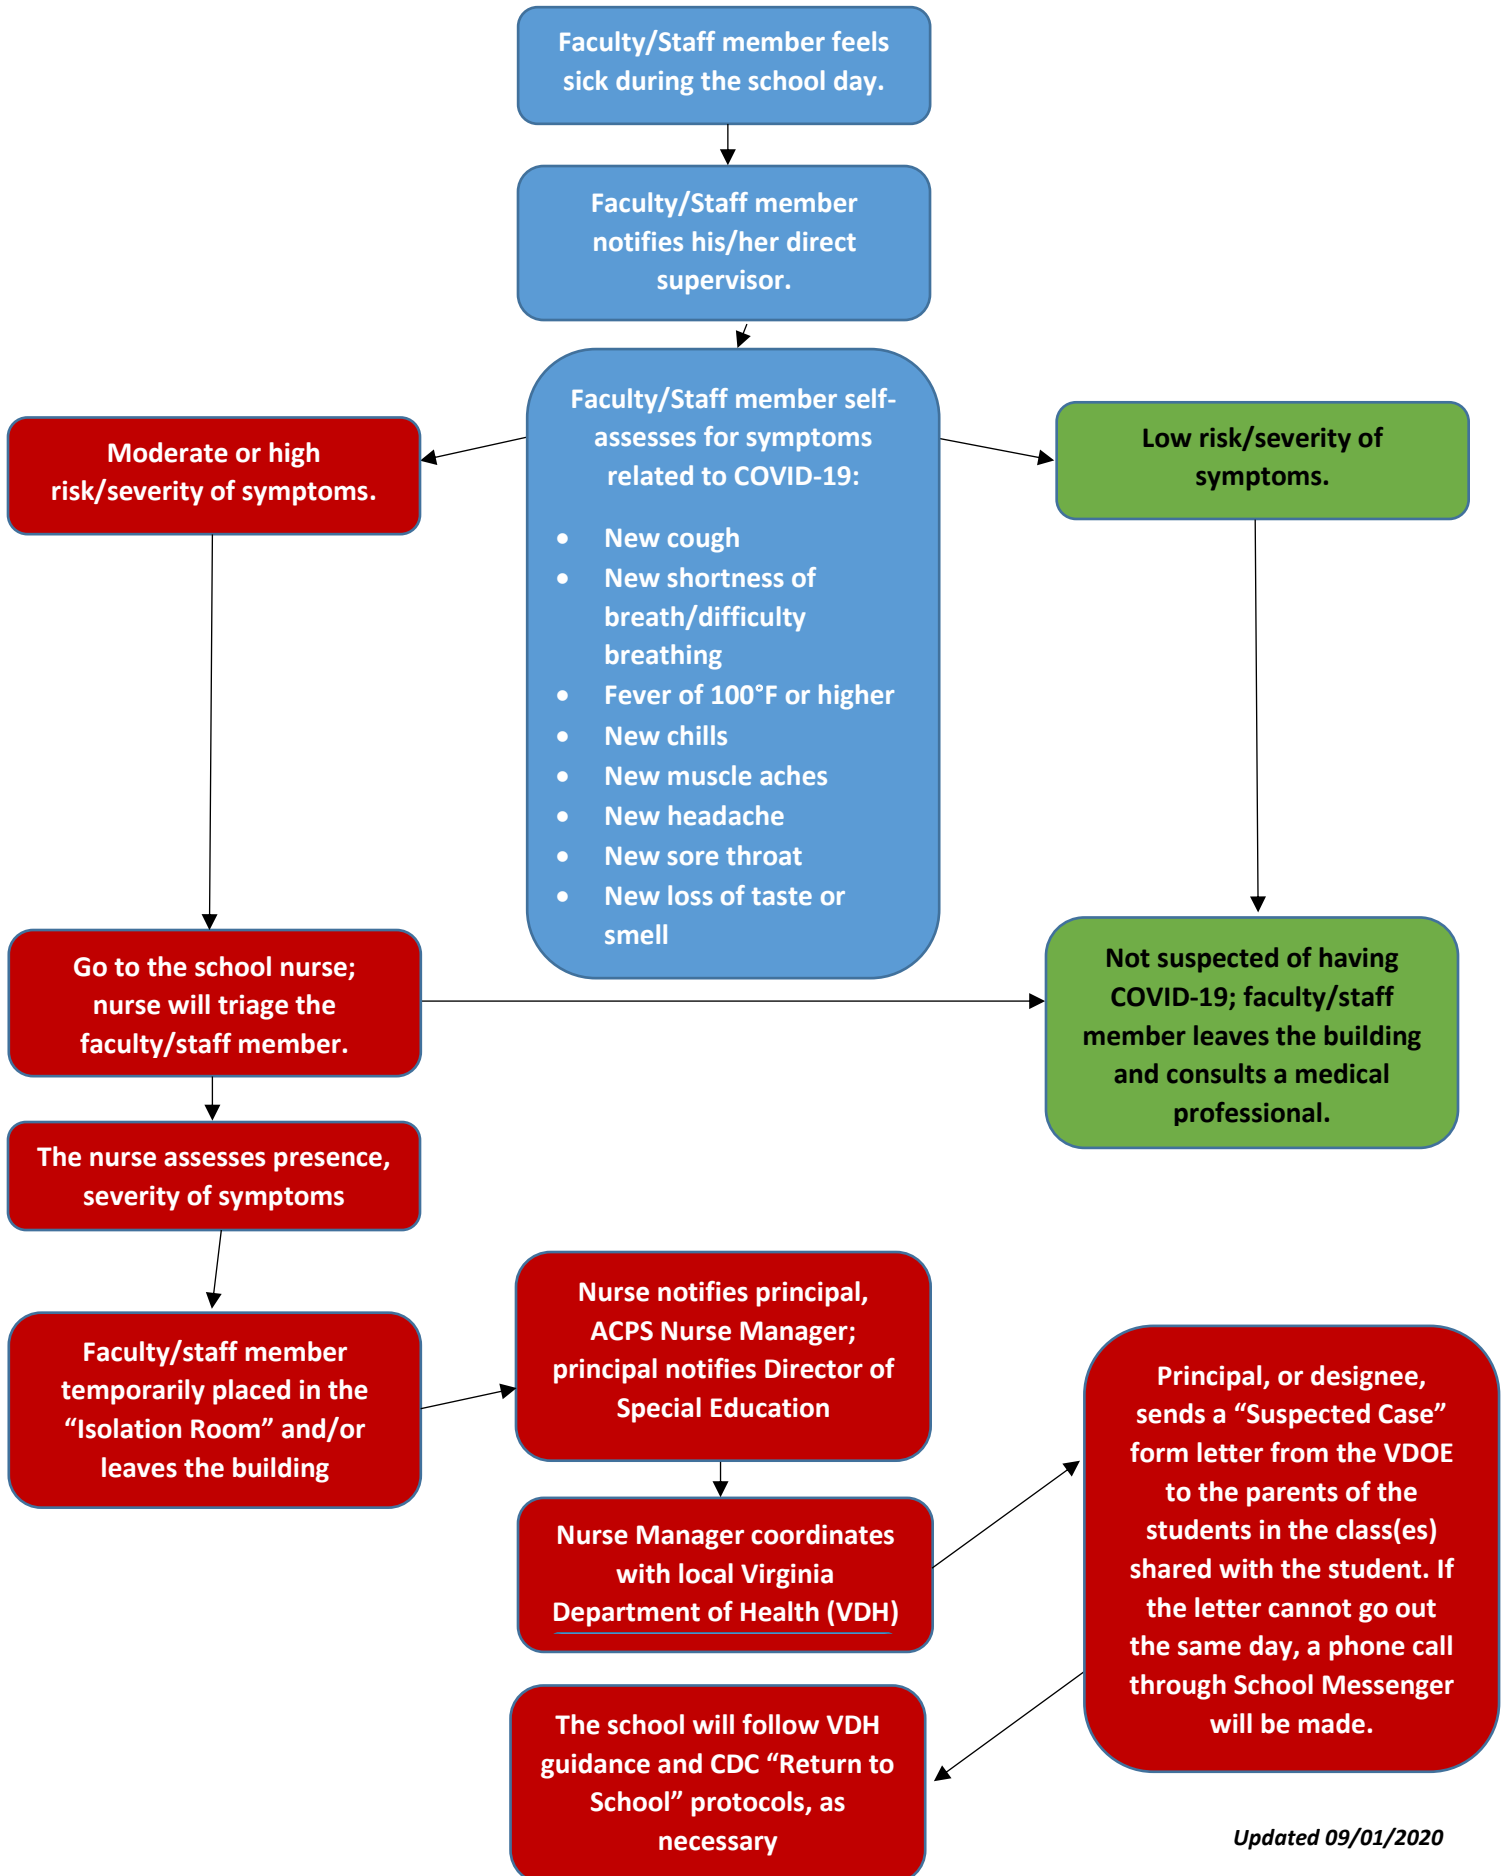

Allegheny County Public Schools

COVID-19 Decision Tree: When a Student is Sick During the School Day

* The building principal will need to assign designated escorts throughout the day.

Allegheny County Public Schools

COVID-19 Decision Tree: When a Faculty/Staff Member is Sick During the School Day

Allegheny County Public Schools

COVID-19 Decision Tree: When a Positive Case has been Reported in a School/Building

Allegheny County Public Schools

COVID-19 Decision Tree: When a Faculty/Staff Member or Student is Sick Outside of School Hours